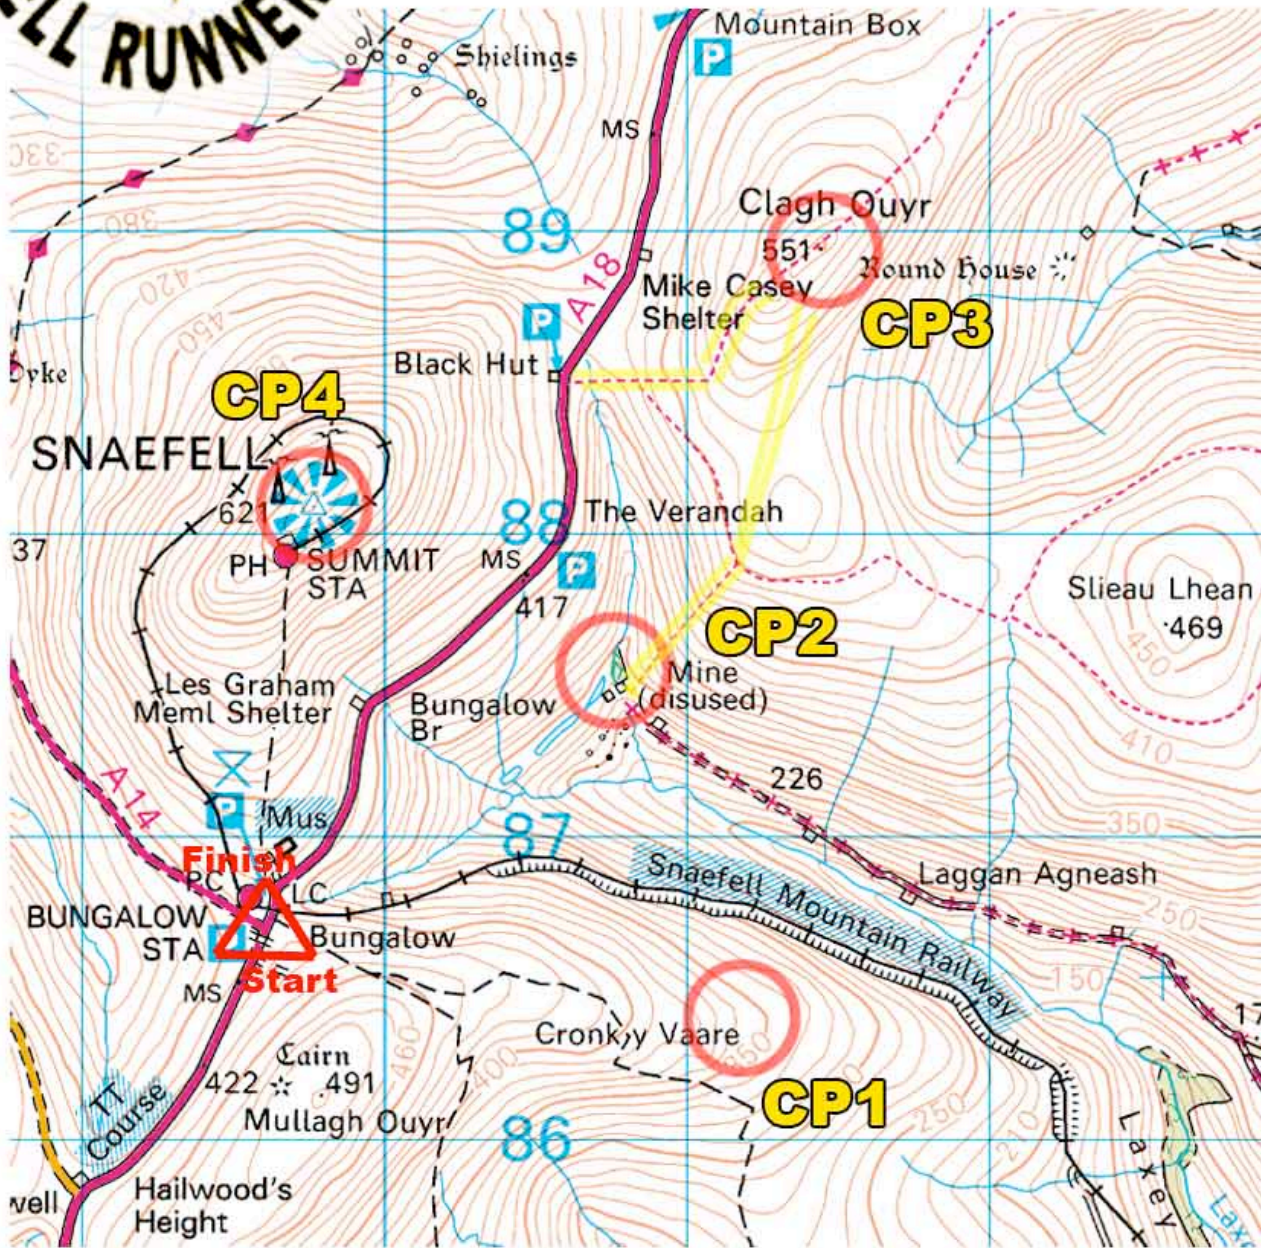

Snaefell route

5 MILES / 1,900 FT (Category A/Short)

Control

Details

Narrative

GR

Start

Gate

396-867

C1

Cronk y Vaare summit

412-867

C2

Snaefell mines tower

407-875

Marked footpath to Clagh Ouyr

C3

Clagh Ouyr summit

414-889

Flagged route to road crossing

C4

Snaefell summit

398-881

Finish

Gate

396-868